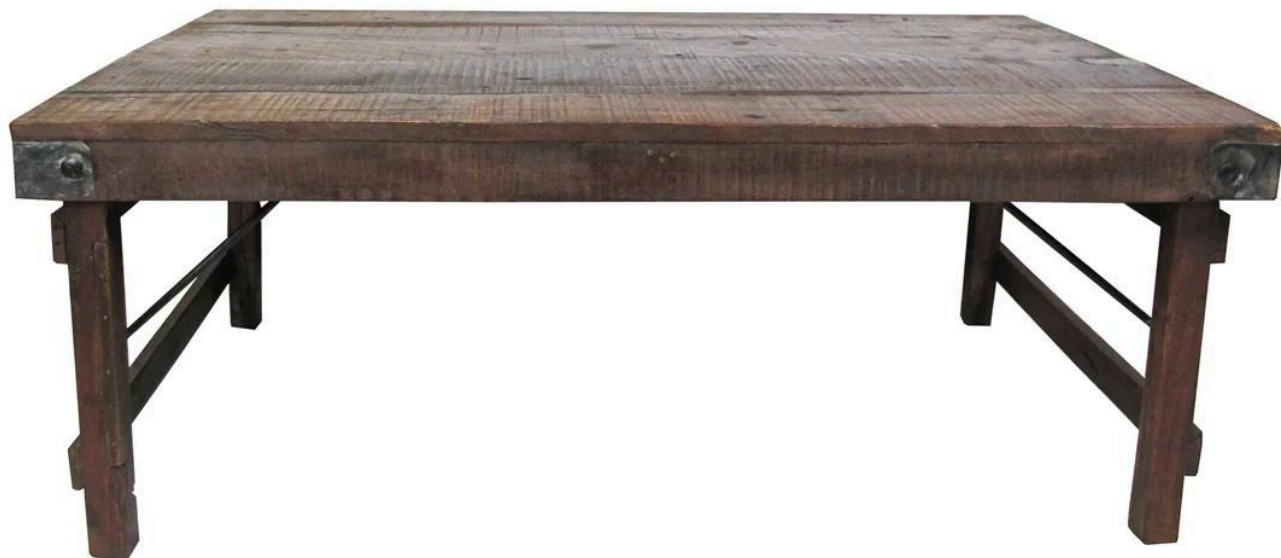

HAMMERTOWN FURNITURE COLLECTION

For more information and in-stock options visit us online | hammertown.com

WOOD WEDDING COFFEE TABLE

Approximate Dimensions: 47" W x 29" D x 18.5" H
Size, color & condition may vary