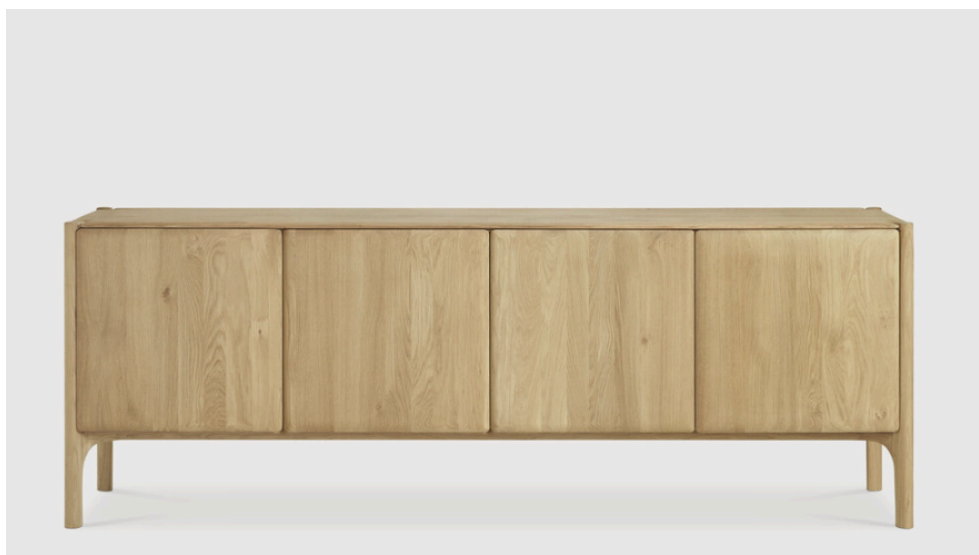

HAMMERTOWN FURNITURE COLLECTION

For more information and in-stock options visit us online | hammertown.com

PI 69" Sideboard

Overall Dimensions: 68.5" W x 17.5" D x 33.5" H

DETAILS: _____

HAMMERTOWN PRICE: _____