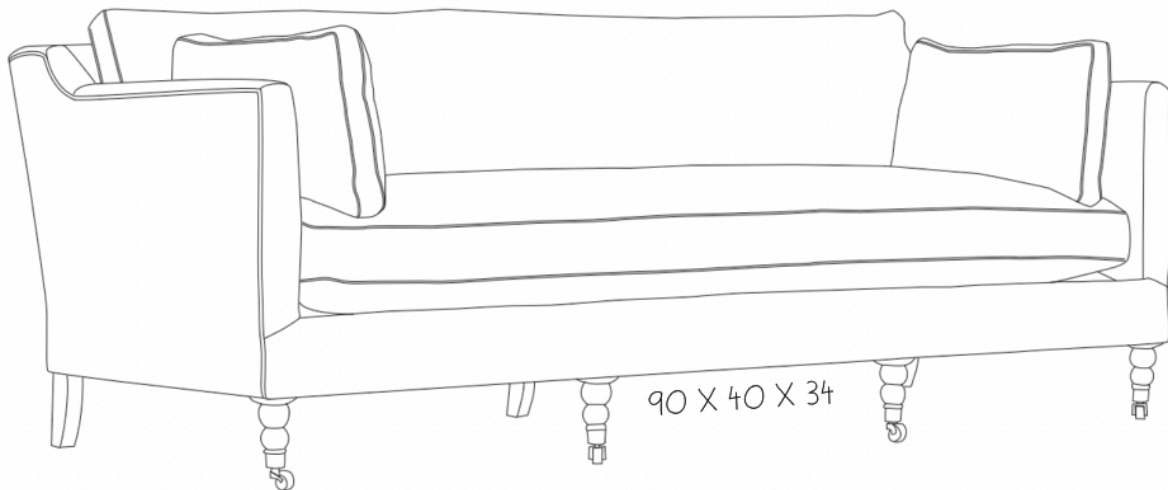

## MADELINE 90" SOFA

Overall Dimensions: W 90" X D 40" X H 34"

Seat Height: 21"    Seat Depth 24"    Arm Height: 29"    Inside Width: 68"

DETAILS: \_\_\_\_\_

HAMMERTOWN PRICE: \_\_\_\_\_

*\*Price Subject to Change\**